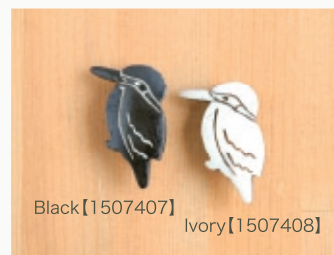

Ivory [1507406]

Black [1507407]

Ivory [1507408]

Kawasemi 30x35mm