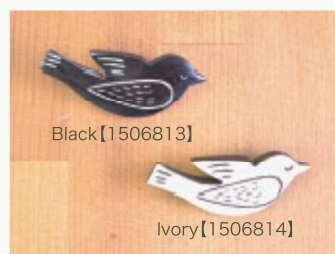

Ivory [1506902]

Blossom 35x35mm

Black [1506903]

Ivory [1506904]

Margalet 35x35mm

Black [1506905]

Ivory [1506906]

Round Bloom 35x35mm

Black [1506907]

Ivory [1506908]

Leaf & Nuts 50x40mm

Black [1507326]

Ivory [1507327]

Shimaenaga 30x35mm

Black [1507226]

Ivory [1507227]

Hato 48x28mm

Black [1506813]

Ivory [1506814]

Suzume 50x25mm

Black [1506496]

Ivory [1506497]

Pigeon 38x35mm

Black [1506972]