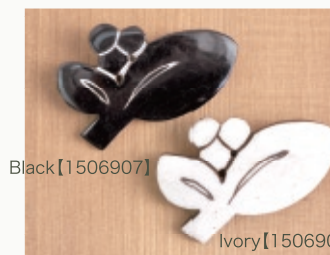

Ivory [1506902]

Blossom 35x35mm

Black [1506903]

Ivory [1506904]

Margalet 35x35mm

Black [1506905]

Ivory [1506906]

Round Bloom 35x35mm

Black [1506907]

Ivory [1506908]

Leaf & Nuts 50x40mm

Black [1507326]

Ivory [1507327]

Shimaenaga 30x35mm

Black [1507226]

Ivory [1507227]