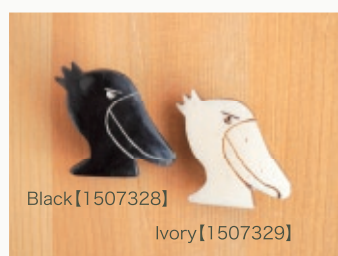

Hato 48x28mm

Black [1506813]

Ivory [1506814]

Suzume 50x25mm

Black [1506496]

Ivory [1506497]

Pigeon 38x35mm

Black [1506972]

Ivory [1506973]

Donguri 25x40mm

Black [1506783]

Ivory [1506784]

Mushroom 30x45mm

Black [1506623]

Ivory [1506624]

Lotus 38x45mm

Black [1506625]

Ivory [1506626]

Clover 38x45mm

Black [1507328]

Ivory [1507329]

Hashibirokou 35x33mm

Black [1507228]

Ivory [1507229]