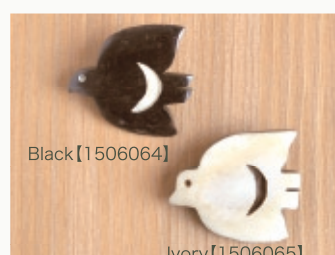

Ivory [1506133]

Black [1505330]

Black [1506064]

Ivory [1506065]

Chidori 40x40mm